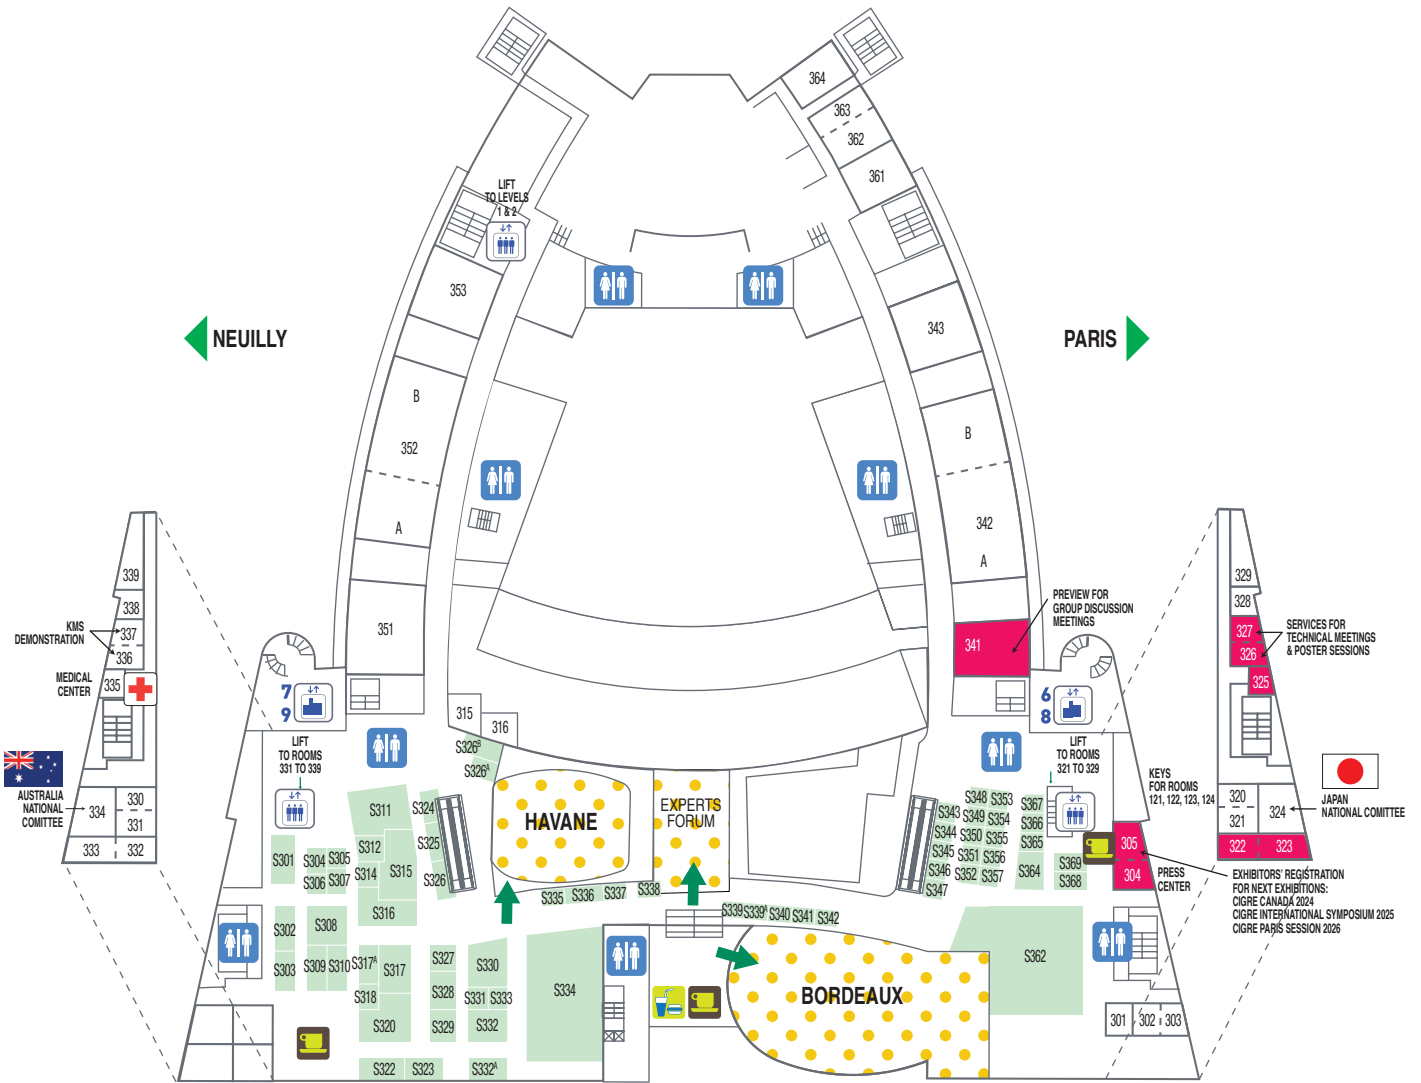

LEVEL 0

WELCOME AREA PICK UP YOUR BADGE

WELCOME TO PARIS SESSION 2024

CIGRE 2024 APP

Check out the LATEST UPDATES

AVAILABLE ON THE
APPLE STORE
& GOOGLE PLAY STORE

LEVEL 1

-  Coffee break
-  Lift
-  Services
-  Lunch bars
-  Toilets
-  Exhibition
-  Medical center
-  Escalators
-  Amphithéâtres
Posters
Tutorials
Speaking areas

LEVEL 2

Coffee break

Lift

Services

Lunch bars

Toilets

Exhibition

Medical center

Escalators

Amphitheatres
Posters
Tutorials
Speaking areas

LEVEL 3

Coffee break

Lift

Services

Lunch bars

Toilets

Exhibition

Medical center

Escalators

Amphithéâtres
Posters
Tutorials
Speaking areas