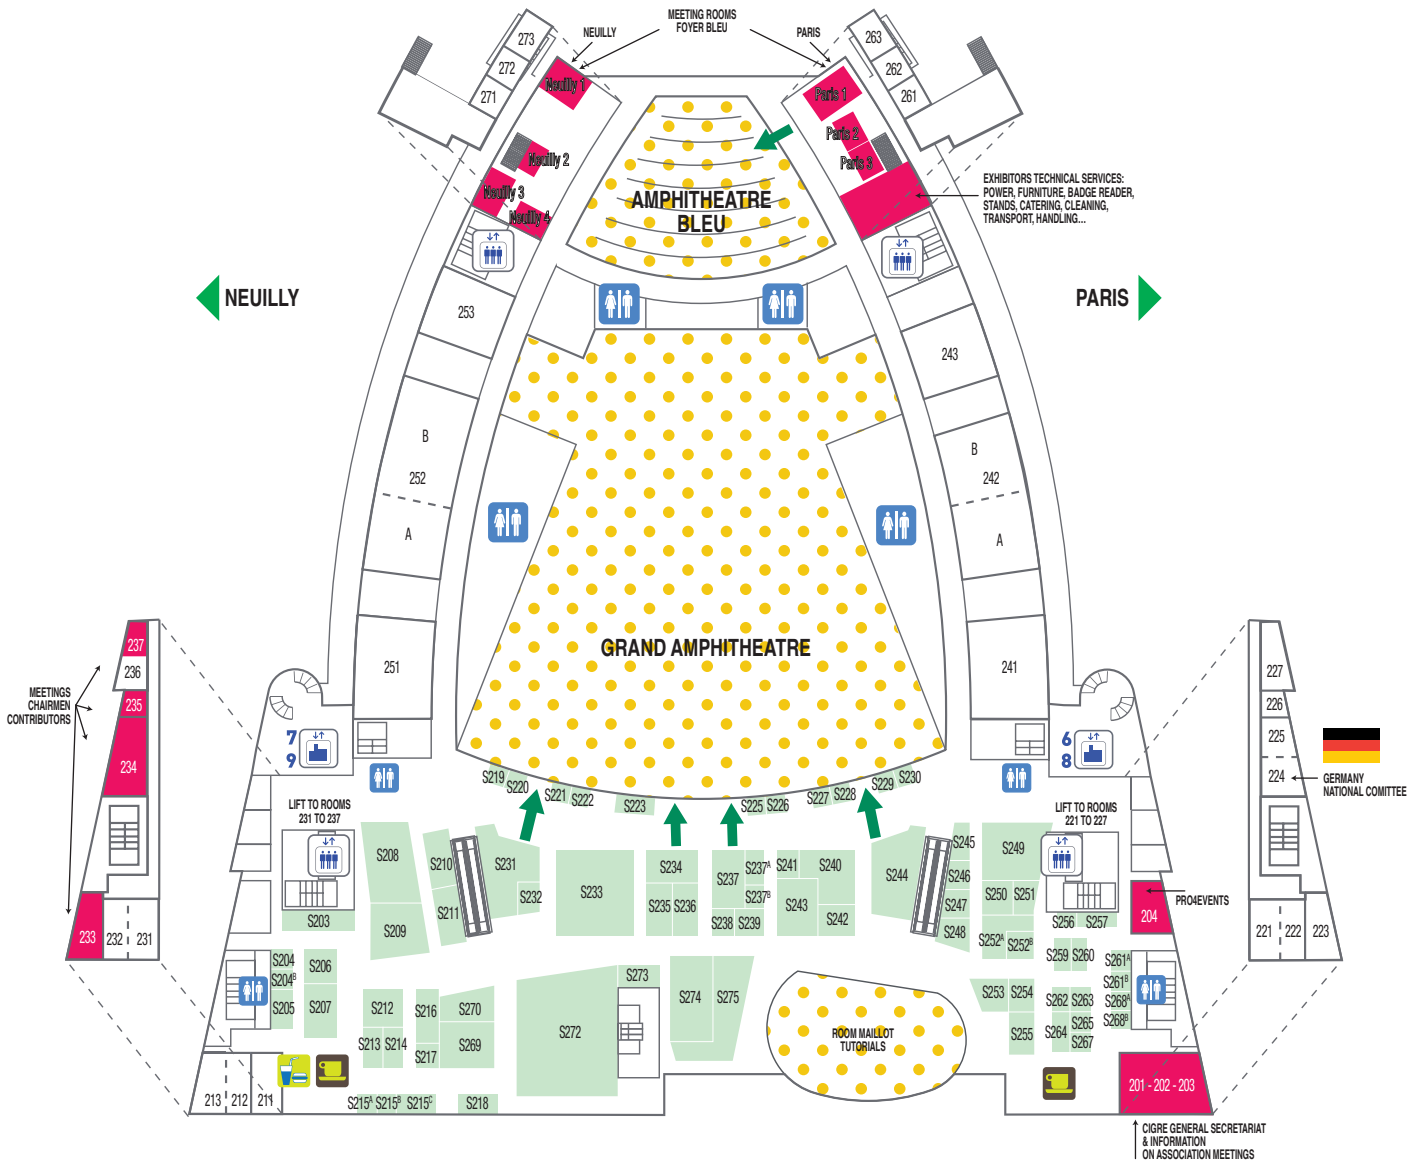

LEVEL 0

WELCOME AREA PICK UP YOUR BADGE

WELCOME TO PARIS SESSION 2024

CIGRE 2024 APP

Check out the LATEST UPDATES

AVAILABLE ON THE
APPLE STORE
& GOOGLE PLAY STORE

LEVEL 1

-  Coffee break
-  Lift
-  Services
-  Lunch bars
-  Toilets
-  Exhibition
-  Medical center
-  Escalators
-  Amphithéâtres
Posters
Tutorials
Speaking areas

LEVEL 2

Coffee break

Lift

Services

Lunch bars

Toilets

Exhibition

Medical center

Escalators

Amphitheatres
Posters
Tutorials
Speaking areas

LEVEL 3

Coffee break

Lift

Services

Lunch bars

Toilets

Exhibition

Medical center

Escalators

Amphithéâtres
Posters
Tutorials
Speaking areas