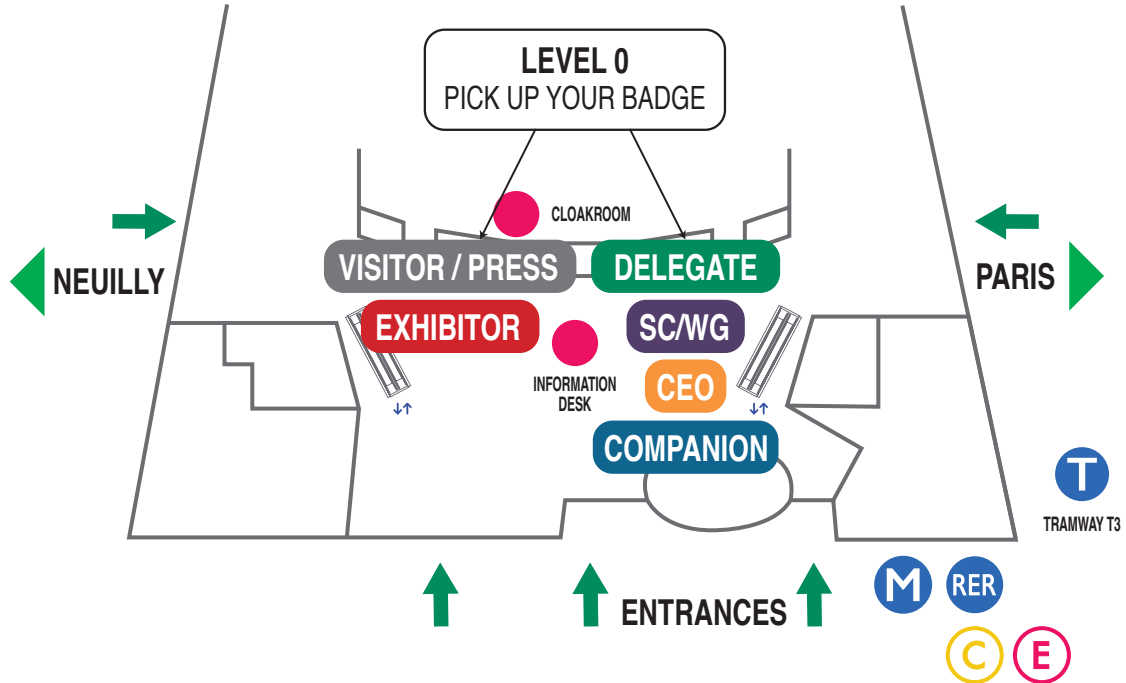

LEVEL 0

WELCOME AREA PICK UP YOUR BADGE

WELCOME TO PARIS SESSION 2024

CIGRE 2024 APP

Check out the LATEST UPDATES

AVAILABLE ON THE
APPLE STORE
& GOOGLE PLAY STORE

LEVEL 1

-  Coffee break
-  Lift
-  Services
-  Lunch bars
-  Toilets
-  Exhibition
-  Medical center
-  Escalators
-  Amphithéâtres
Posters
Tutorials
Speaking areas

LEVEL 2

Coffee break

Lift

Services

Lunch bars

Toilets

Exhibition

Medical center

Escalators

Amphitheatres
Posters
Tutorials
Speaking areas

LEVEL 3

Coffee break

Lift

Services

Lunch bars

Toilets

Exhibition

Medical center

Escalators

Amphithéâtres
Posters
Tutorials
Speaking areas