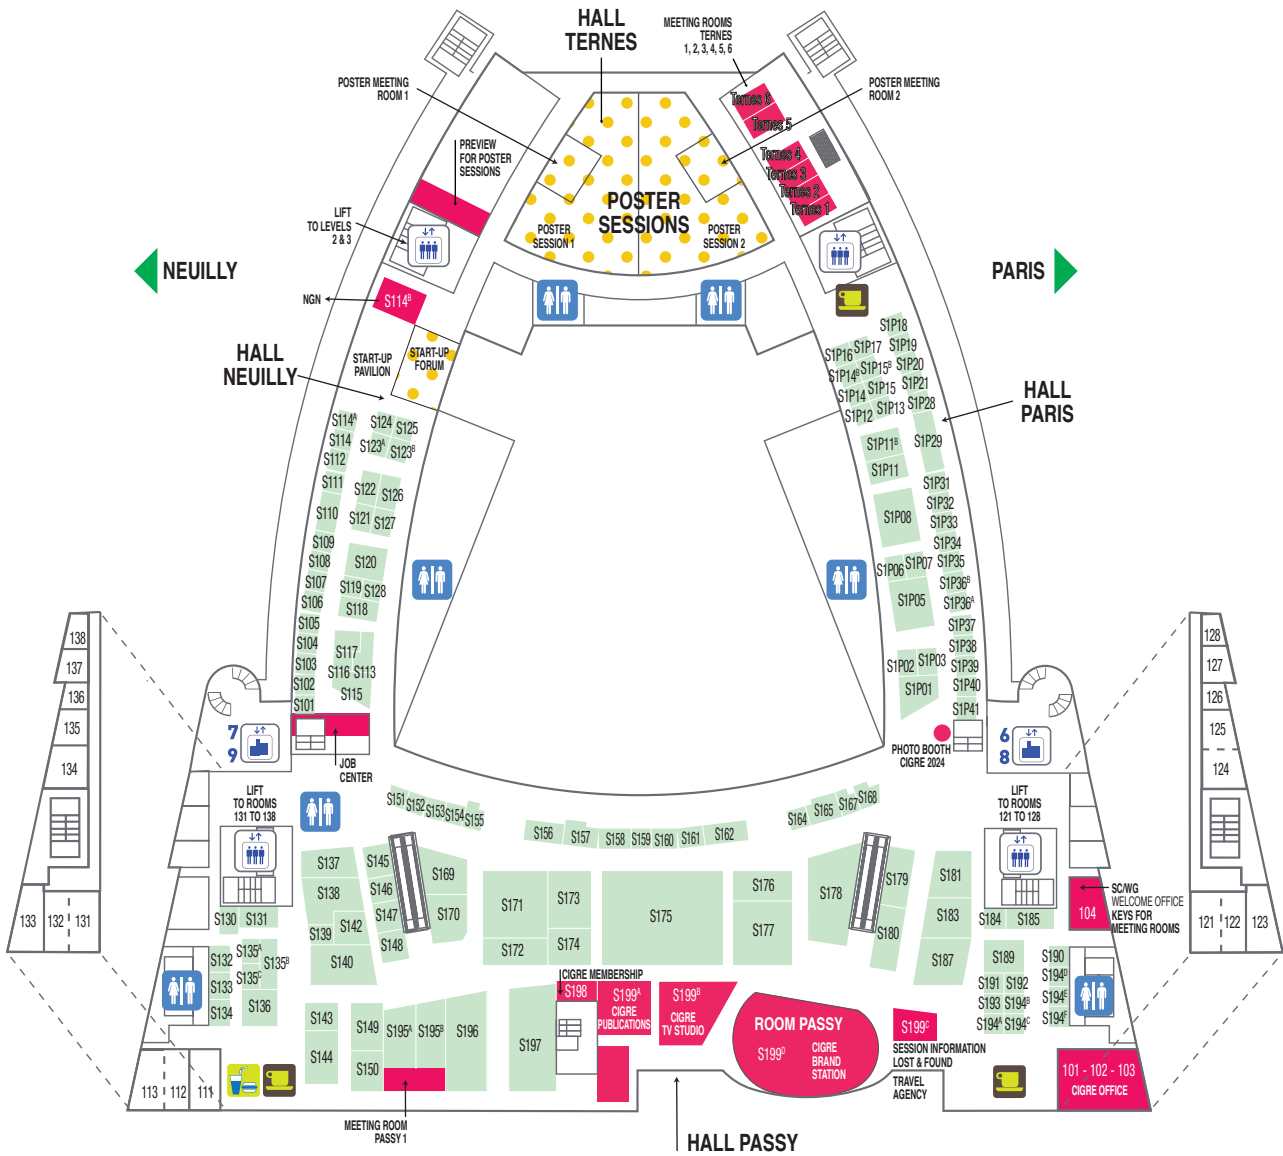

LEVEL 0

WELCOME AREA PICK UP YOUR BADGE

WELCOME TO PARIS SESSION 2024

CIGRE 2024 APP

Check out the LATEST UPDATES

AVAILABLE ON THE
APPLE STORE
& GOOGLE PLAY STORE

LEVEL 1

-  Coffee break
-  Lift
-  Services
-  Lunch bars
-  Toilets
-  Exhibition
-  Medical center
-  Escalators
-  Amphithéâtres
Posters
Tutorials
Speaking areas

LEVEL 2

Coffee break

Lift

Services

Lunch bars

Toilets

Exhibition

Medical center

Escalators

Amphitheatres
Posters
Tutorials
Speaking areas

LEVEL 3

Coffee break

Lift

Services

Lunch bars

Toilets

Exhibition

Medical center

Escalators

Amphithéâtres
Posters
Tutorials
Speaking areas